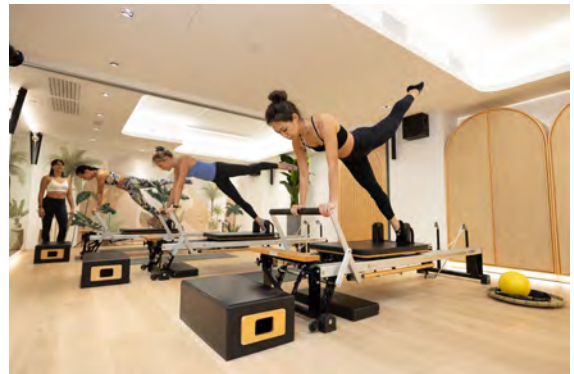

Art Piece

BEAUTY & WELLNESS CLUB

Art Piece, The Beauty & Wellness Club,
is located at the heart of Tsim Sha Tsui and Causeway Bay.

The flagship store in Causeway Bay stands 27 floors tall, fully equipped to provide esteemed members a diverse range of services, including Thai spa treatments, yoga, pilates, beauty treatments, fitness classes, and barre.

anhao Pilates

15 % off for intro offer

ANHAO Wellness was founded in 2012 as a unique luxury boutique Pilates Studio, set in the heart of the historical Ladder Street in Mid-Levels before further expanding into Causeway Bay and Tsim Sha Tsui. ANHAO Wellness specialises in STOTT Pilates, in particular Reformer Pilates, which puts emphasis on the mind-body connection, precise activation of muscles and body awareness.

Offer: 15 % off for intro offer

Original Price: $588 session (validity 15 days)

Learn More

Redeem Now

*Subject to Terms and Conditions

*Offers are only applicable to 18 years old or above

*Offers are only valid for new customers